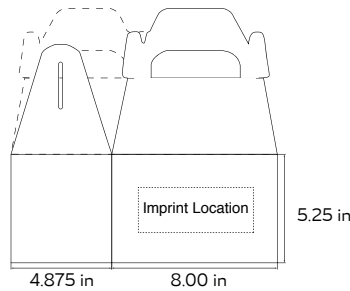

# GABLE BOXES

FOB: Brea CA, 92821 | Portland, TN 37148

 **MADE IN THE USA**

**SAMPLE DIAGRAM**

Item #: 4GAB08045NAT  
Size: 8x4.875x5.25

**NATURAL KRAFT - One piece fold-up boxes.**

Item #	Size	Qty/Cs	Wt/Cs	Cs Dim	Max Imprint	1-19 Cs.	20+ Cs.
4GAB06044NAT	6x4x4	100	11 lbs.	10x10x11	4x2	89.80	83.40
4GAB08045NAT	8x4.875x5.25	100	15 lbs.	12x10x14	6x3	103.50	96.10
4GAB09055NAT	9.5x5x5	125	24 lbs.	12x11x15	6x3	115.80	107.60

Price per case, sold per case. Prices are for plain stock only.

**WHITE KRAFT - One piece fold-up boxes.**

Item #	Size	Qty/Cs	Wt/Cs	Cs Dim	Max Imprint	1-19 Cs.	20+ Cs.
4GAB06044GWH	6x4x4	100	11 lbs.	10x10x11	4x2	94.50	87.70
4GAB08045GWH	8x4.875x5.25	100	15 lbs.	12x10x14	6x3	109.40	101.60
4GAB09055GWH	9.5x5x5	125	24 lbs.	12x11x15	6x3	122.50	113.70