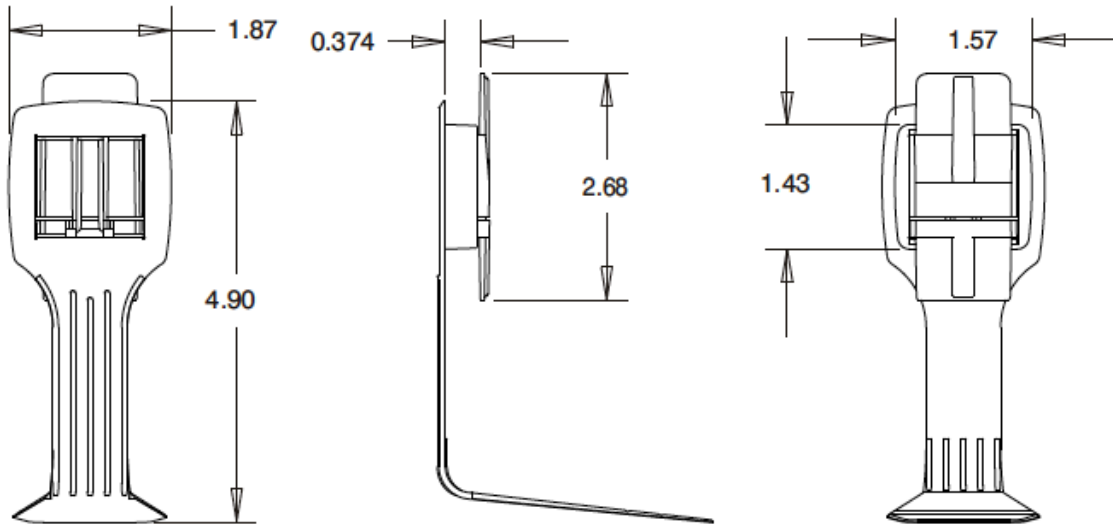

Specifications Sheet

Product Description

BCLIP PALLET CLIP
Size: 1.87" x 4.90"
Material: Polypropylene
Part Number# BCLIP-PP400WL

Em: Support@BigValleyPackaging.com
www.PackingShippingSupplies.com

Product Dimensions

Part Tolerance = +/- .03 inches

Dimensions are in inches

Die-cut Dimensions

Dimensions are in inches

Packaging Information

Carton Pack: 500
Carton Weight: 18 lbs