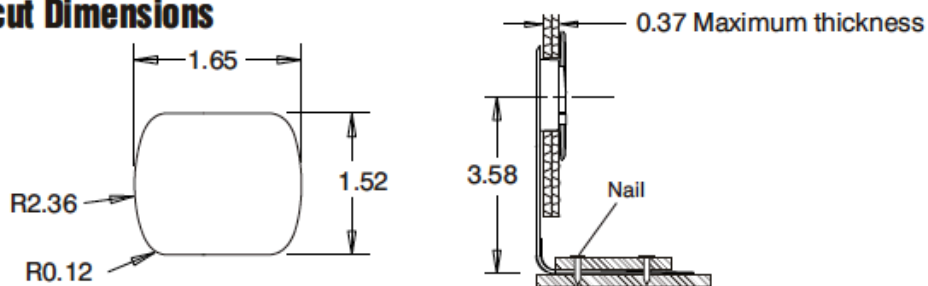

Specifications Sheet

Product Description

BCLIP PALLET CLIP
Size: 1.87" x 4.90"
Material: Polypropylene
Part Number# BCLIP-PP400WL

Em: Support@BigValleyPackaging.com
www.PackingShippingSupplies.com

Product Dimensions

Part Tolerance = +/- .03 inches

Dimensions are in inches

Die-cut Dimensions

Dimensions are in inches

Packaging Information

Carton Pack: 500
Carton Weight: 18 lbs